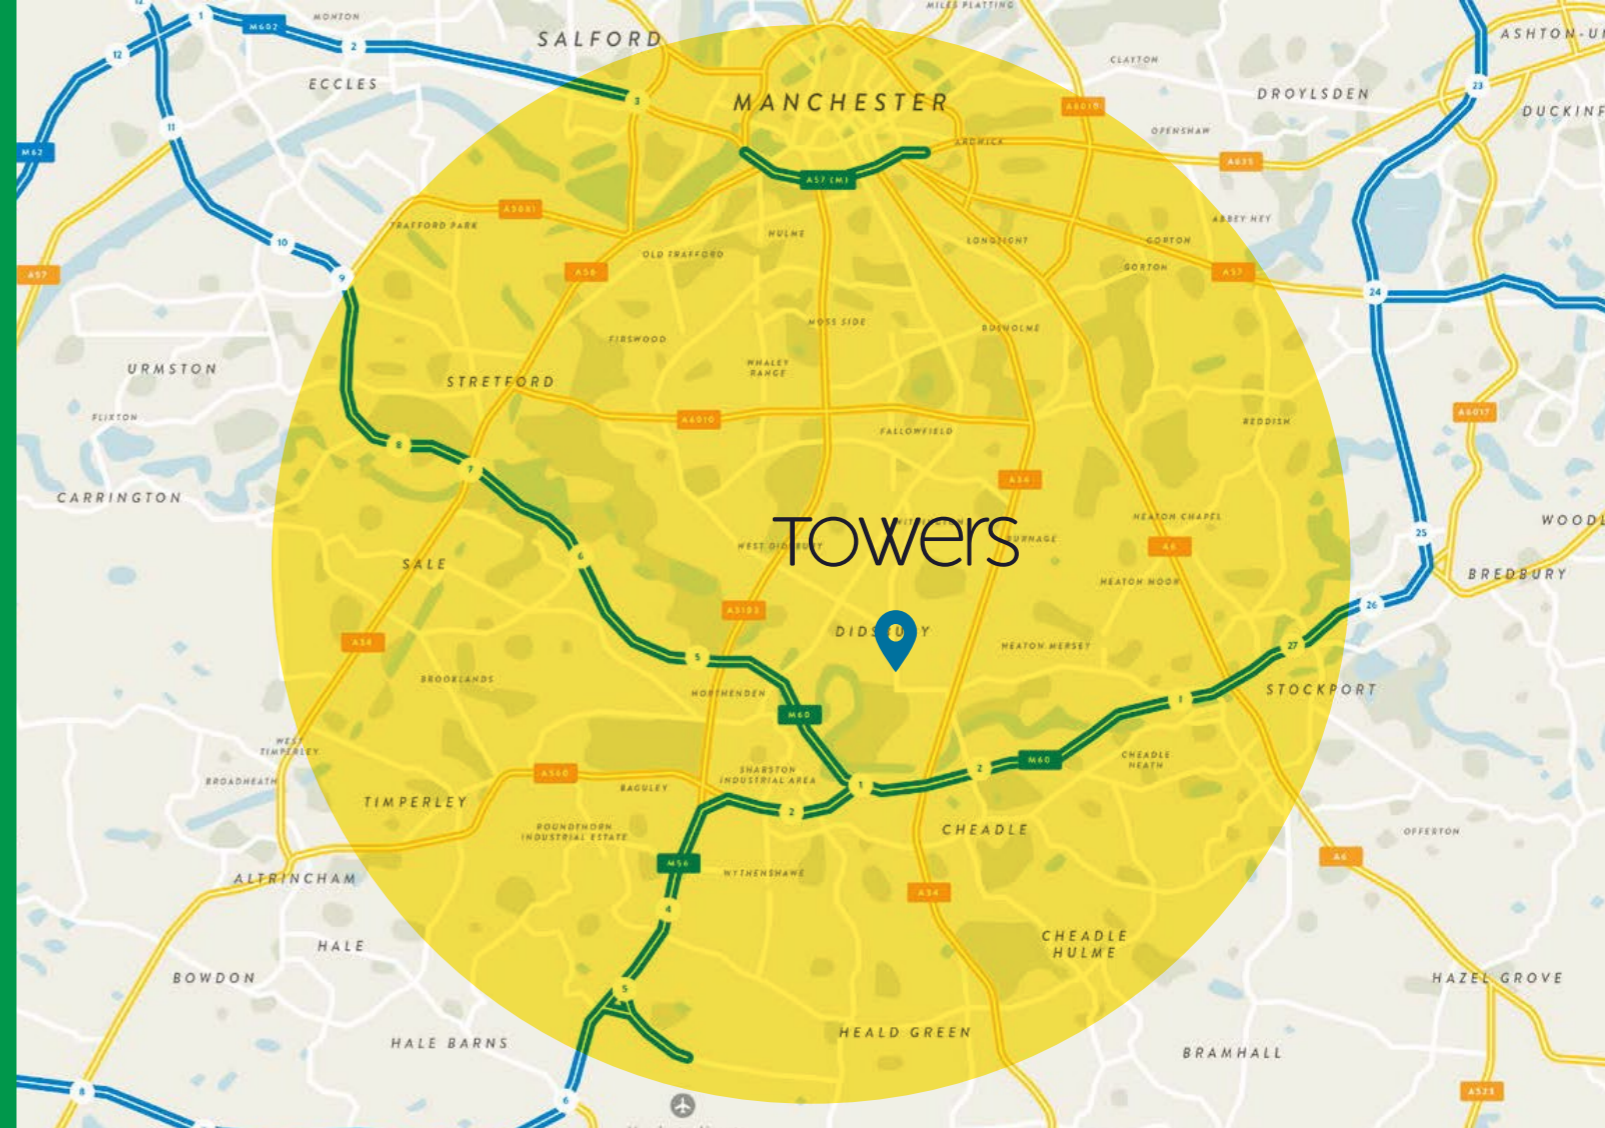

IDEAL LOCATION

TOWERS IS NOT A TYPICAL WORKING ENVIRONMENT. IT IS HOME TO OVER 2000 EMPLOYEES IN MODERN EFFICIENT BUILDINGS AND SET IN A BEAUTIFULLY LANDSCAPED ENVIRONMENT. THE PARK IS EXCELLENTLY LOCATED FOR RAPID ACCESS TO THE CITY CENTRE, MOTORWAY NETWORK AND THE AIRPORT. THIS IS TOWERS.

Whether you're looking for restaurants, bars, hair salons, florists or the cinema, the Didsbury area has it all. It is also home to some of the city's best housing along Barlow Moor Road between Princess Parkway and Wilmslow Road, a lovely place just to pop to or stay a little longer and enjoy everything it has to offer.

Here at Towers, we like to look after our occupiers and offer free, daily fitness classes. These include HIIT, Yoga, Metafit and Abs Blast, BoxFit and Pilates. We shake up the classes every 12 weeks, so keep an eye out on whats available. Classes held on site are for occupiers only and bookable via our portal.

BEAUTIFUL ENVIRONMENT WITH TREES, LAWNED GARDENS AND EXTERNAL SEATING AREAS

TRANSPORT LINKS

- EAST DIDSBURY
  8 MINUTES WALK
- EAST DIDSBURY
  7 MINUTES WALK
- M56 (J1)
  7 MINUTES DRIVE
- M60 (J1)
  10 MINUTES DRIVE
- MANCHESTER AIRPORT
  10 MINUTES DRIVE

LOCATIONS

- DIDSBURY VILLAGE
  0.5 MILES
- PARRS WOOD ENTERTAINMENT CENTRE
  0.4 MILES
- MANCHESTER CITY CENTRE
  6 MILES
- CHEADLE
  2 MILES
- WILMSLOW
  7.5 MILES