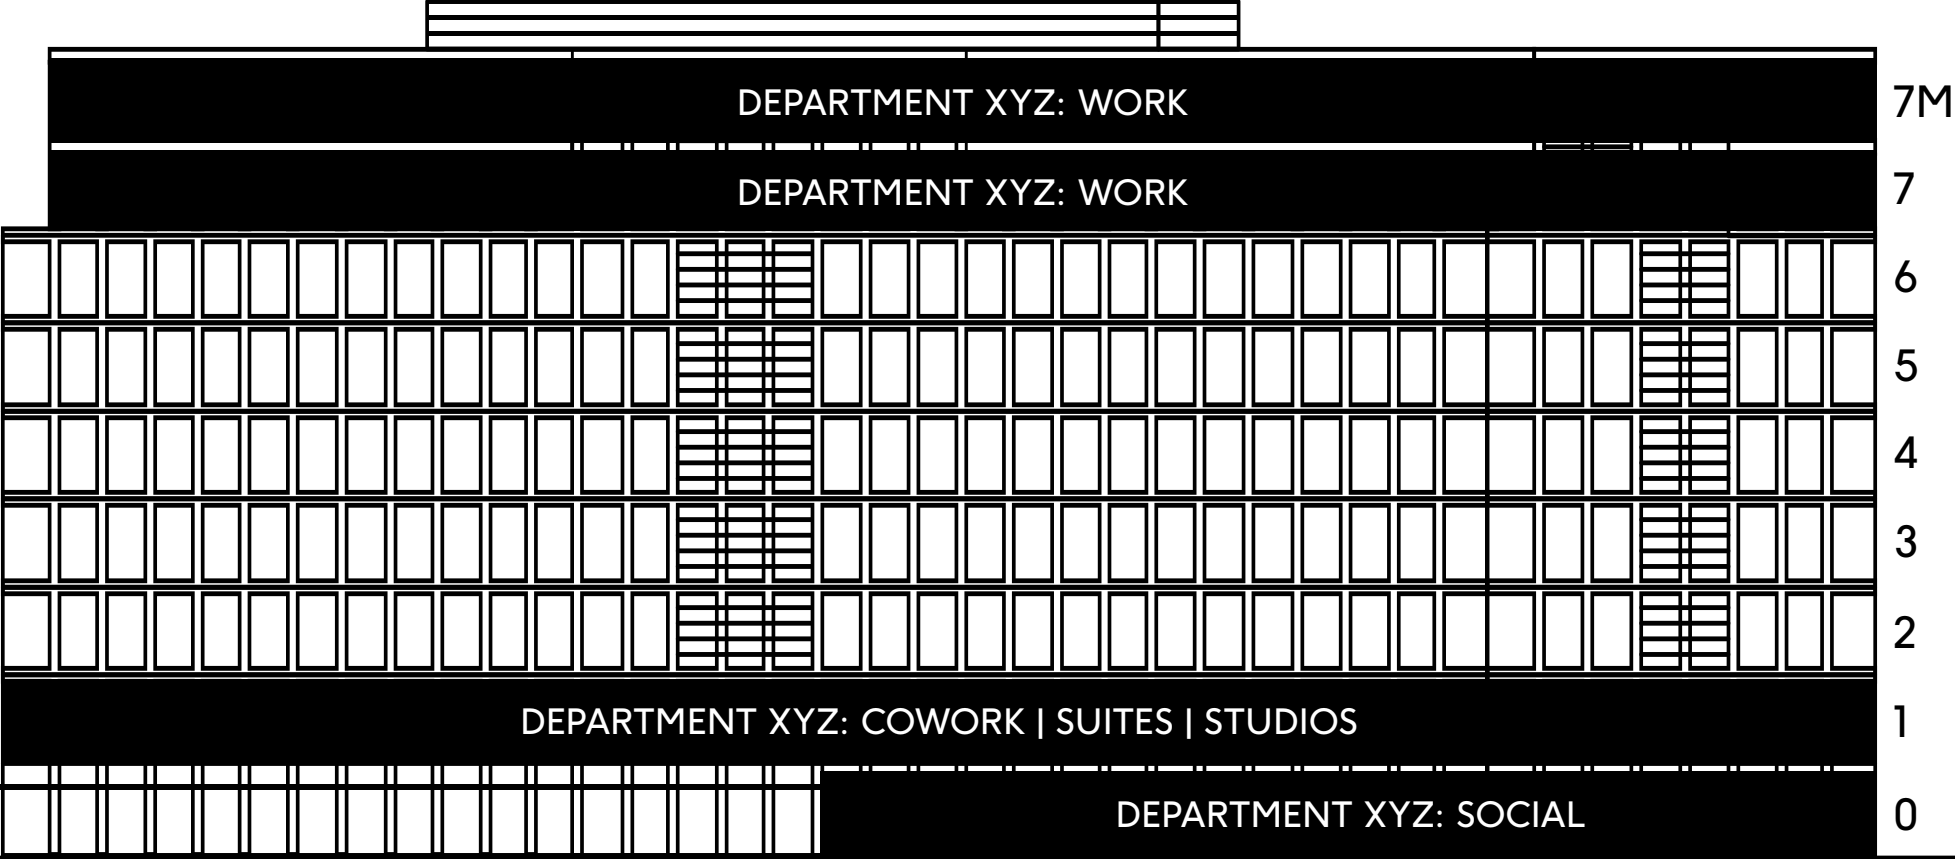

DEPARTMENT XYZ INVENTORY

SPINNINGFIELDS, MANCHESTER

LOCATION MANCHESTER

Situated in the heart of Manchester, Spinningfields is one of Europe's most successful urban regeneration projects, creating an entire new quarter in the city. It is the leading regional business quarter in the UK and the centre of the Manchester corporate community.