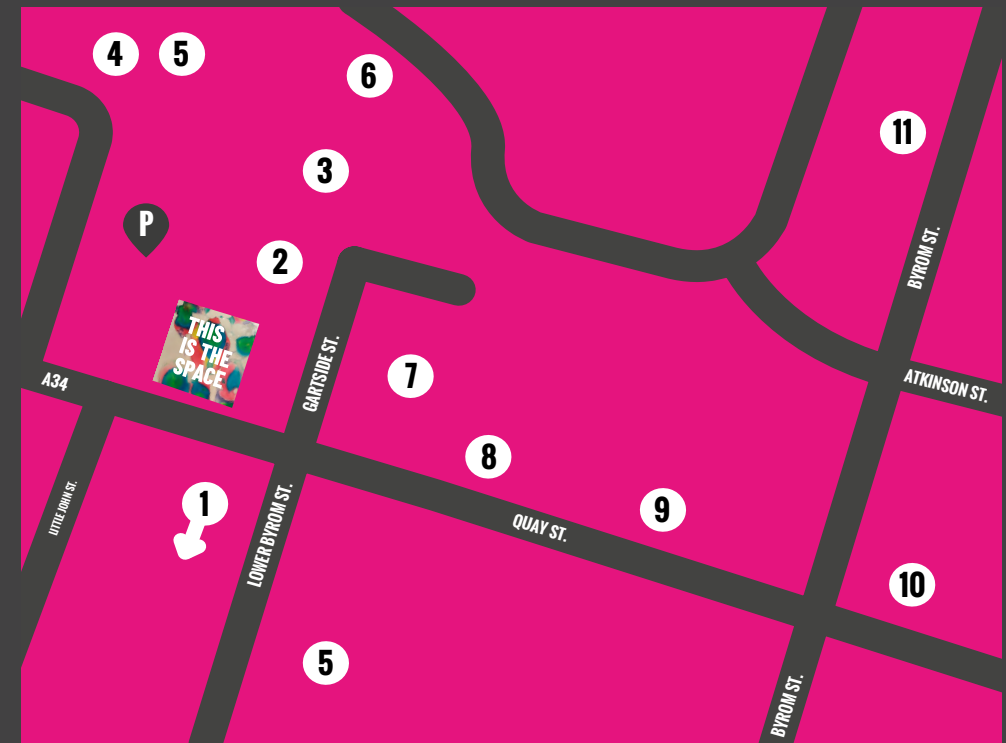

**THIS
IS THE
SPACE**

WORKSPACE SITUATED IN THE HEART OF MANCHESTER.

SPACE
AVAILABLE

A variety of
spaces all unique
and individually
designed ranging
from 3 to 20
persons.

- All inclusive rent
- Super unlimited fast broadband
- High tech access
- Local Manchester art
- Bike and shower facilities
- Tea & Coffees
- Event Space
- 5 minute walk from Salford Central Train Station and 10 minutes from Deansgate Train Station
- 10 minute walk from St Peter's Square Metrolink

WE'VE GOT SOME FRIENDLY NEIGHBOURS.

- | | | |
|--------------------------------------|---------------------------------|-----------------------|
| 1 Canal/MOSI/St Johns Gardens | 5 Greggs | 9 20 Stories |
| 2 Dentists | 6 Bills Bar & Restaurant | 10 Opera House |
| 3 Carluccios | 7 M&S | 11 The Ivy |
| 4 Hairdressers | 8 PKB | |